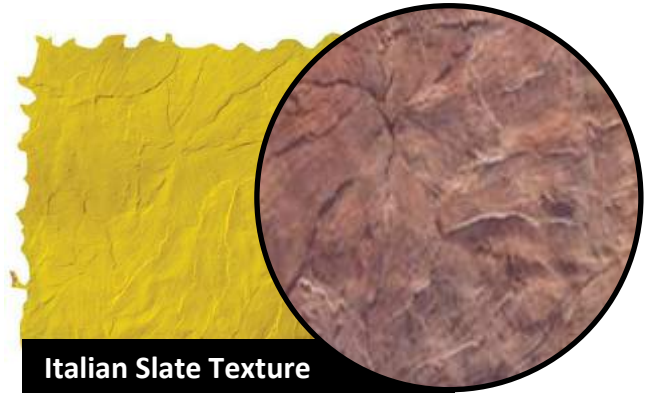

Roman Slate Texture

Four 48" x 48" Large Skins
Two 20" x 20" Plus a Tamper

Italian Slate Texture

Four 48" x 48" Large Skins
Two 20" x 20" Plus a Tamper

Old Granite Texture

Four 48" x 48" Large Skins
Two 20" x 20" Plus a Tamper