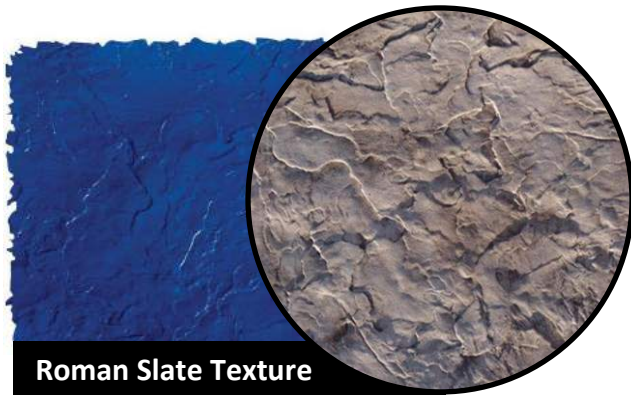

Roman Slate Texture

Four 48" x 48" Large Skins
Two 20" x 20" Plus a Tamper

Italian Slate Texture

Four 48" x 48" Large Skins
Two 20" x 20" Plus a Tamper

Old Granite Texture

Four 48" x 48" Large Skins
Two 20" x 20" Plus a Tamper