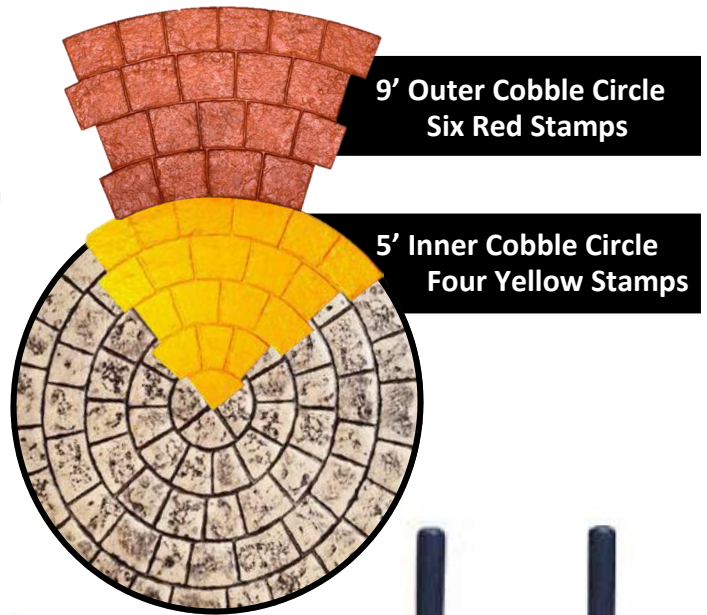

Roman Slate Texture

Four 48" x 48" Large Skins
Two 20" x 20" Plus a Tamper

Italian Slate Texture

Four 48" x 48" Large Skins
Two 20" x 20" Plus a Tamper

Old Granite Texture

Four 48" x 48" Large Skins
Two 20" x 20" Plus a Tamper

**9' Outer Cobble Circle
Six Red Stamps**

**5' Inner Cobble Circle
Four Yellow Stamps**

**Herringbone Used Brick
Eight Full Tools
2 Flexible Tolls**

All rental sets are \$125/day plus tax and requires an open charge account or a valid CO drivers license with a current credit card.