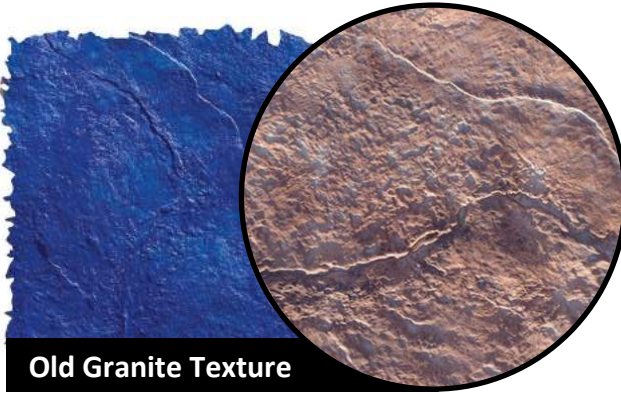

Roman Slate Texture

Four 48" x 48" Large Skins
Two 20" x 20" Plus a Tamper

Italian Slate Texture

Four 48" x 48" Large Skins
Two 20" x 20" Plus a Tamper

Old Granite Texture

Four 48" x 48" Large Skins
Two 20" x 20" Plus a Tamper